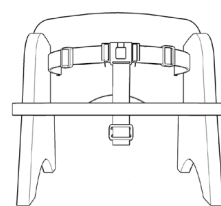

STEADY INFANT CHAIRS

Description

Infant Chair with Seatbelt 6"H. Age 0-2

These little chairs were designed with infants and toddlers in mind by giving them the support they need in order to stay safe and focused on whatever is in front of them. The size and sturdiness allows for easy maneuvering and there are optional seat belts for those young ones that need extra help staying upright. Designed to compliment our **START Infant Tables** or **REACH Tables**.

The Steady Infant Chair includes a child proof buckled belt so you can feel confident that your little ones are safe and secure.

Product features

- Designed for infants and toddlers to offer extra support
- Available with or without seatbelts
- Edges all smoothed and finished
- Floor glides

Views

Refer to Technical Sheet for more details.

13

12

06

Materials

- Europly FSC certified material (FSC® C012337)